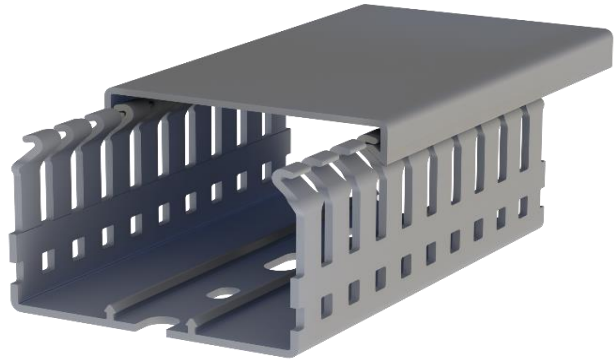

Klemsan®

KKD 6040

Order		
RAL 7030 - Stone Grey	Thin Slot (4-6)	555 6040

Dimensions	
Length	2.000,00 mm
Width	60,00 mm
Height w/o cover	36,80 mm
Height w/ cover	40,00 mm

Technical Data				
Material	PVC		Package Qty.	18 pcs. x 2 mt.
Inflammability	UL 94 V0		Wire Fill Capacity	60%
Max. Service Temp.	60°C		Min. Service Temp.	-15°C

Certifications				
Certificate	Standard			
CE	EN 50085-2-3			
TSE	TS EN 50085-2-3			
EAC	GOST R 53313:2009			
cULus	UL 1565-C22.2No.18.5-02			
		 	 	

Accessories				
Description	Type	Colour	Cat. No.	Qty.
Duct Cutter (Scissor)	KKMR		553230	1
Duct Cutter	KMK 1002		553220	1
Cable Duct Cover	KDK 60	RAL 7030	551052	10 pcs. x 2 mt.
Rivet Setting Tool	SETR	Black	553500	1
Plastic Rivet 6,5 mm	PPE 6,5	Grey	553600	100
Cable Clamp	KKB	Black	553405	10
Wire Retainer	KKT 6040	Black	553355	10
Cable Holder	KKM	Black	553415	10